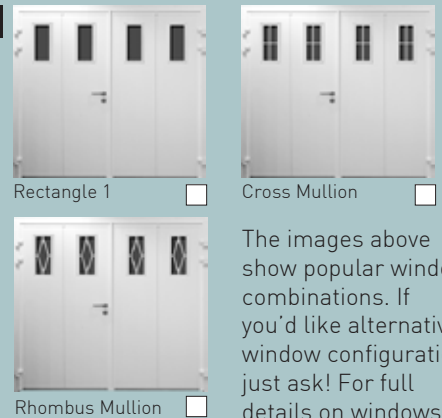

TREND+ colours

*Only available on smooth surface texture.

Wood effects

Handle Options Stainless Steel 'D' Handles

Polyurethane Windows

Horizontal

Vertical

The images above show popular window combinations. If you'd like alternative window configuration, just ask! For full details on windows, see page 22.

Aluminium Windows

The images above show popular aluminium windows from our Bling collection of extra special windows and decals. See the full Bling range on pages 23 - 25.

Black powder coated handle available as an option.