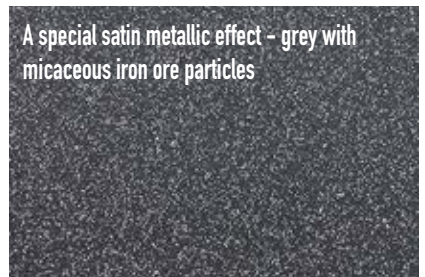

Trend:

White (RAL 9016)

Grey Aluminium (RAL 9007)

Umbra Grey (RAL 7022)

TT 703

A special satin metallic effect - grey with micaceous iron ore particles

Fir Green (RAL 6009)

TT9016 Bling White