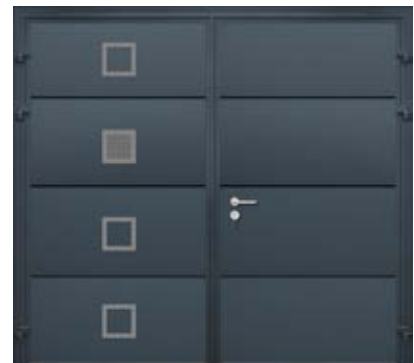

☐ Access 8
194 mm x 194 mm