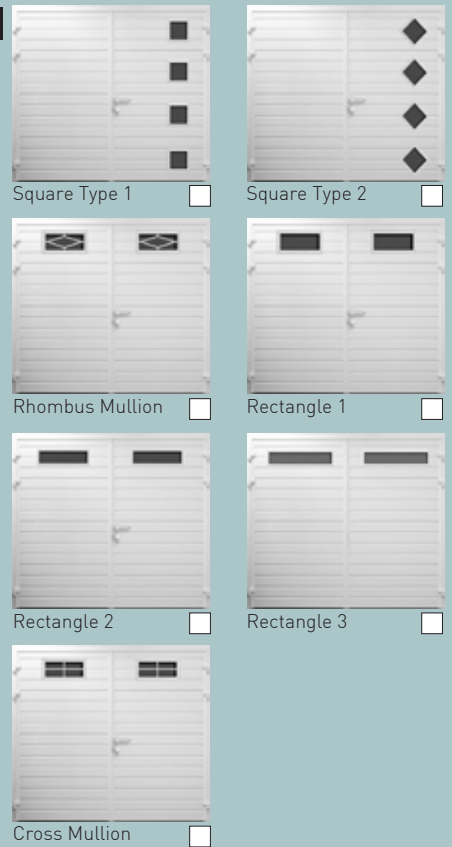

TREND+ colours

*Only available on smooth surface texture.

Wood effects

Handle Options Stainless Steel 'D' Handles

Polyurethane Windows

Horizontal

Vertical

The images above show popular window combinations. If you'd like alternative window configuration, just ask! For full details on windows, see page 22.

Aluminium Windows

The images above show popular aluminium windows from our Bling collection of extra special windows and decals. See the full Bling range on pages 23 - 25.

Black powder coated handle available as an option.