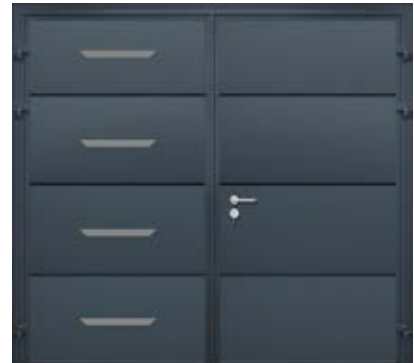

Decorative Decal Options

The images here show the most popular combinations. If you'd like alternative configuration, just ask!

Writing
100mm/200mm

Access 1
431mm x 40mm

Access 2
430mm x 40mm

Access 6
70mm x 70mm